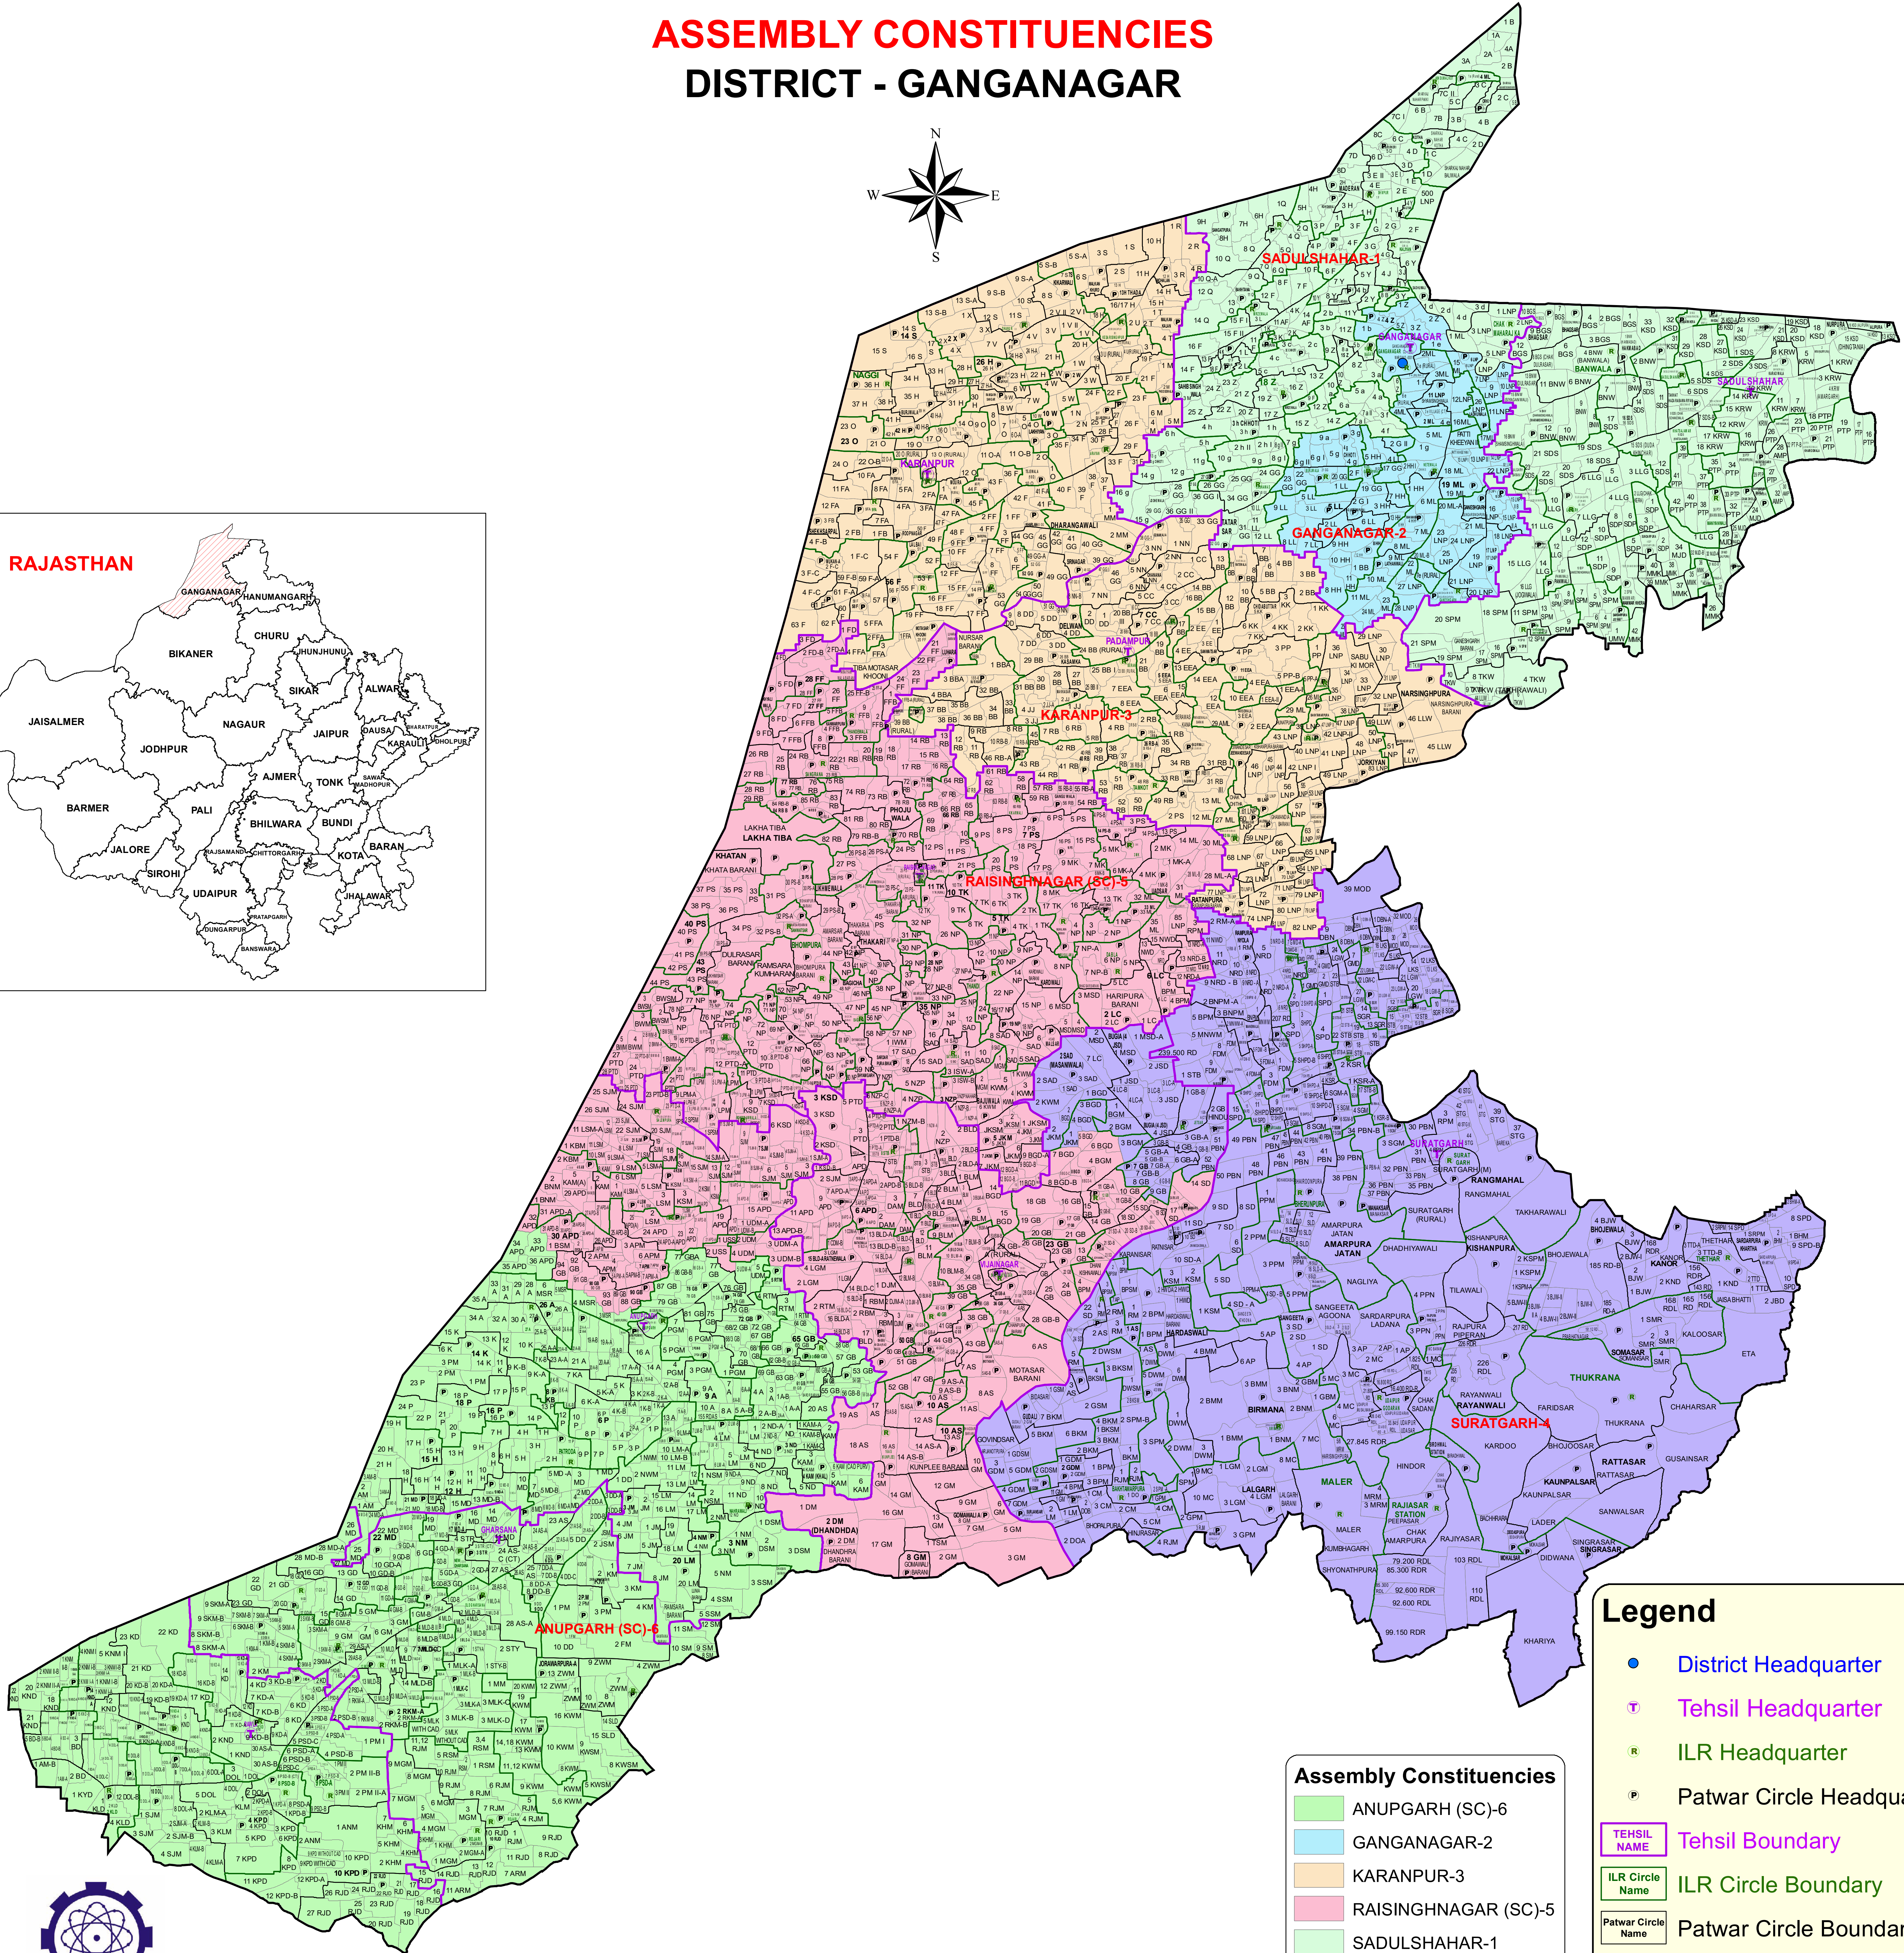

ASSEMBLY CONSTITUENCIES DISTRICT - GANGANAGAR

Legend

- District Headquarter
- ⊕ Tehsil Headquarter
- ⊙ ILR Headquarter
- ⊙ Patwar Circle Headquarter
- Tehsil Boundary
- ILR Circle Boundary
- Patwar Circle Boundary
- Village Boundary

Assembly Constituencies

- ANUPGARH (SC)-6
- GANGANAGAR-2
- KARANPUR-3
- RAISINGHNAGAR (SC)-5
- SADULSHAHAHAR-1
- SURATGARH-4